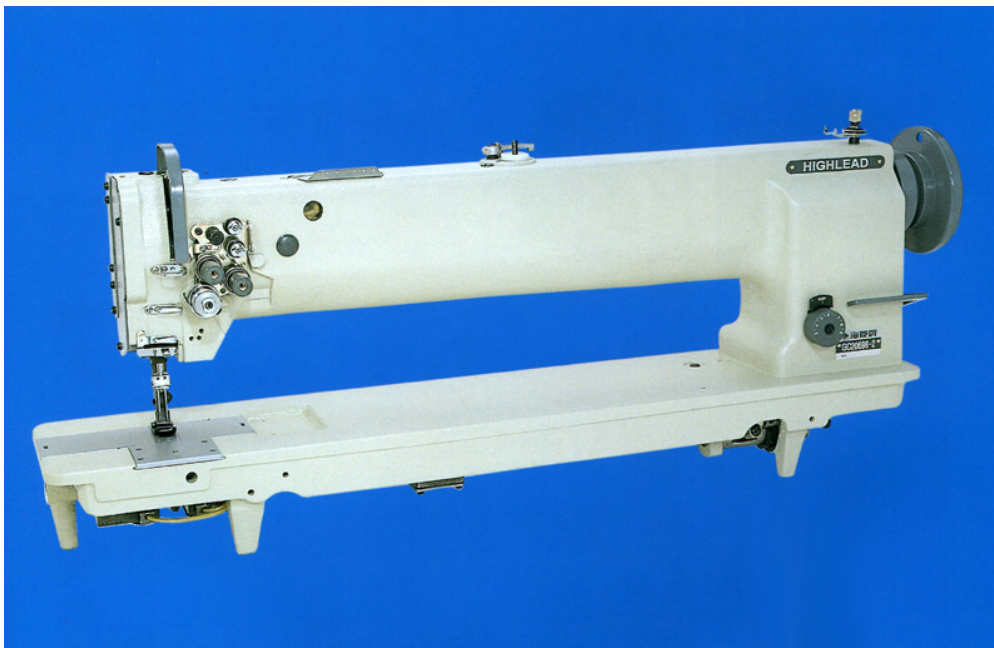

Sunny Industrial Sewing Machines

SunnySewing

HIGHLEAD GC20698-2 Double Needle 25" Long Arm Walking Foot Sewing Machine

\$4,995.00

HIGHLEAD GC20698-2 Double Needle 25" Long Arm Walking Foot Sewing Machine with LARGE Vertical Axis Hooks.

Â

Â

25" Long Arm (635 mm) 1,800 RPM Max Speed Stitch Length: 0 to 9 mm Needle Bar Stroke: 36 mm Presser Foot Lift: 16 mm by knee, 8 mm by hand Recommended Needle Size: DP X 17 - Sizes 18 to 23 SAFETY CLUTCH DEVICE - Included

True Compound

Feed Walking Foot Sewing Machine Double Needle LARGE Vertical Axis Hooks

Ideal for sewing car covers, car seats, safety belts, tents, parachutes, sails and other large work pieces.

^

This machine is priced COMPLETE with Table, Stand and Motor - FULLY ASSEMBLED

On SALE for \$4,995.00

GC20698-1/-2 series

Long arm heavy duty compound feed lockstitcher

HIGHLEAD

SEWING MACHINE

China Well-Known Trademark

Â

Â