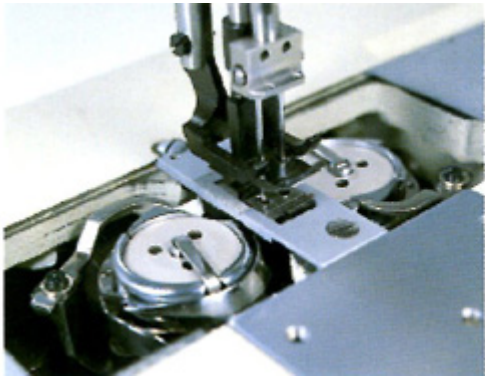

True Compound

Feed Walking Foot Sewing Machine Double Needle LARGE Vertical Axis Hooks

Ideal for sewing car covers, car seats, safety belts, tents, parachutes, sails and other large work pieces.

^

This machine is priced COMPLETE with Table, Stand and Motor - FULLY ASSEMBLED

On SALE for \$4,995.00

GC20698-1/-2 series

Long arm heavy duty compound feed lockstitcher

HIGHLEAD

SEWING MACHINE

China Well-Known Trademark

Â

Â