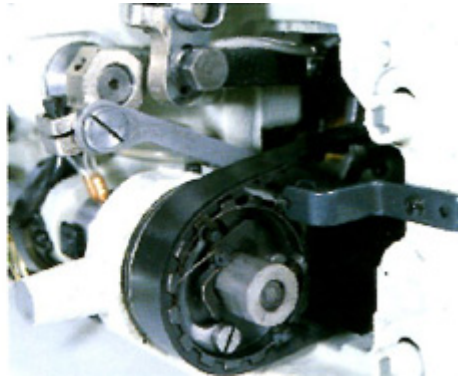

Â

Â

25" Long Arm (635 mm) 1,800 RPM Max Speed Stitch Length: 0 to 9 mm Needle Bar Stroke: 36 mm Presser Foot Lift: 16 mm by knee, 8 mm by hand Recommended Needle Size: DP X 17 - Sizes 18 to 23 SAFETY CLUTCH DEVICE - Included

True Compound

Feed Walking Foot Sewing Machine Double Needle LARGE Vertical Axis Hooks

Ideal for sewing car covers, car seats, safety belts, tents, parachutes, sails and other large work pieces.

^

This machine is priced COMPLETE with Table, Stand and Motor - FULLY ASSEMBLED

On SALE for \$4,995.00

GC20698-1/-2 series

Long arm heavy duty compound feed lockstitcher

HIGHLEAD

SEWING MACHINE

China Well-Known Trademark

Â

Â